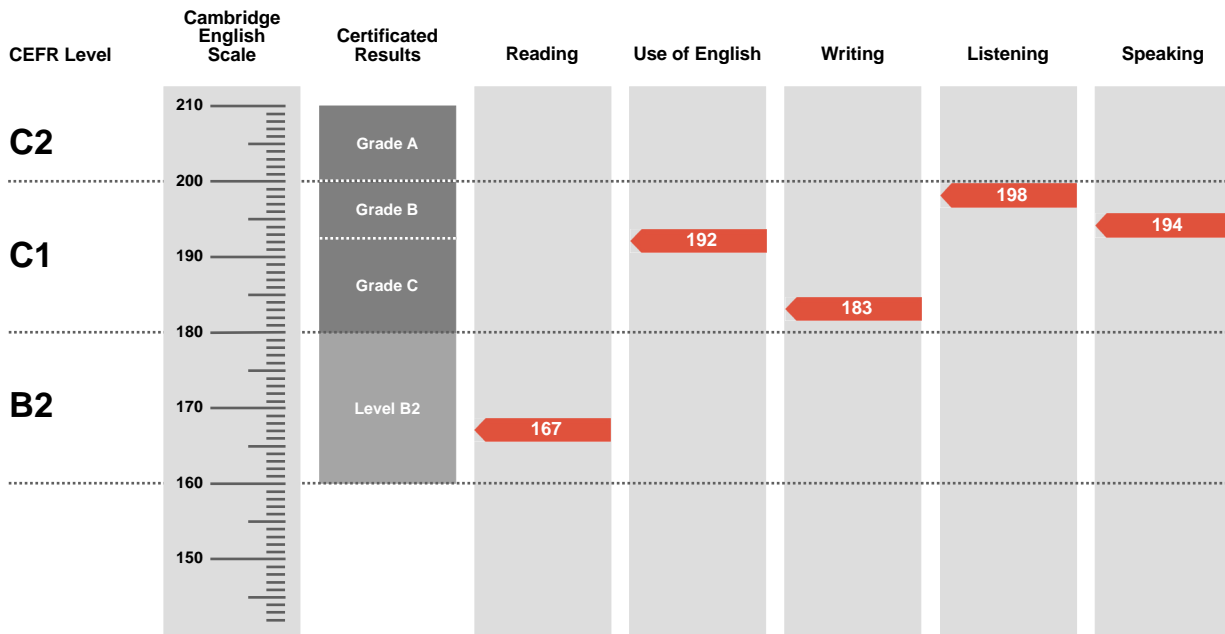

### Statement of Results

Candidate name

**TUDOR - ȘTEFAN LUPȘE**

Place of entry

**ROMANIA**

Result

**Pass at Grade C**

Overall Score

**187**

CEFR Level

**C1**

Advanced is an examination targeted at Level C1 in the Council of Europe's Common European Framework of Reference.

Candidates achieving Grade A (between 200 and 210 on the Cambridge English Scale) receive a certificate stating that they have demonstrated ability at Level C2. Candidates achieving Grade B or Grade C (between 180 and 199 on the Cambridge English Scale) receive a certificate at Level C1.